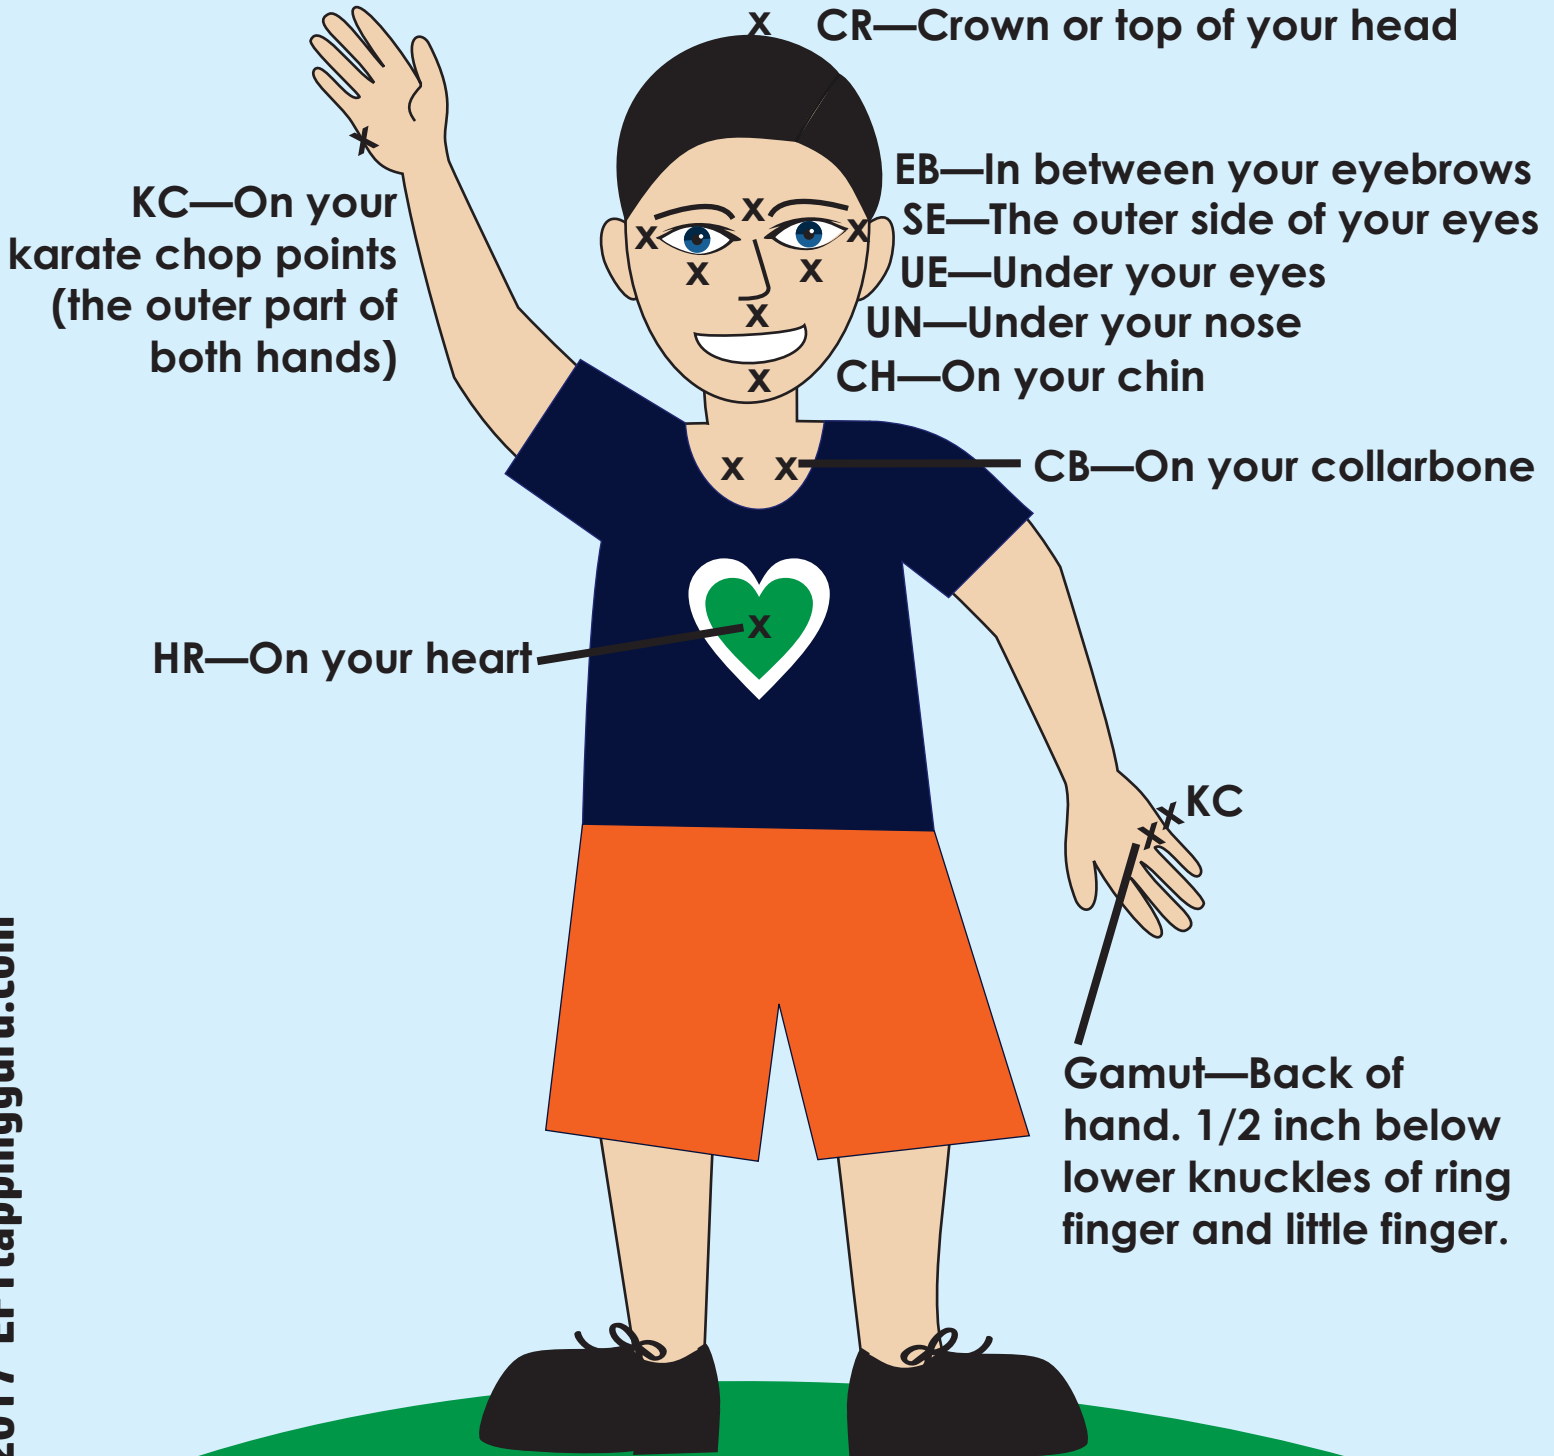

Tap using both hands.

An X marks the spot for an EFT tapping point.