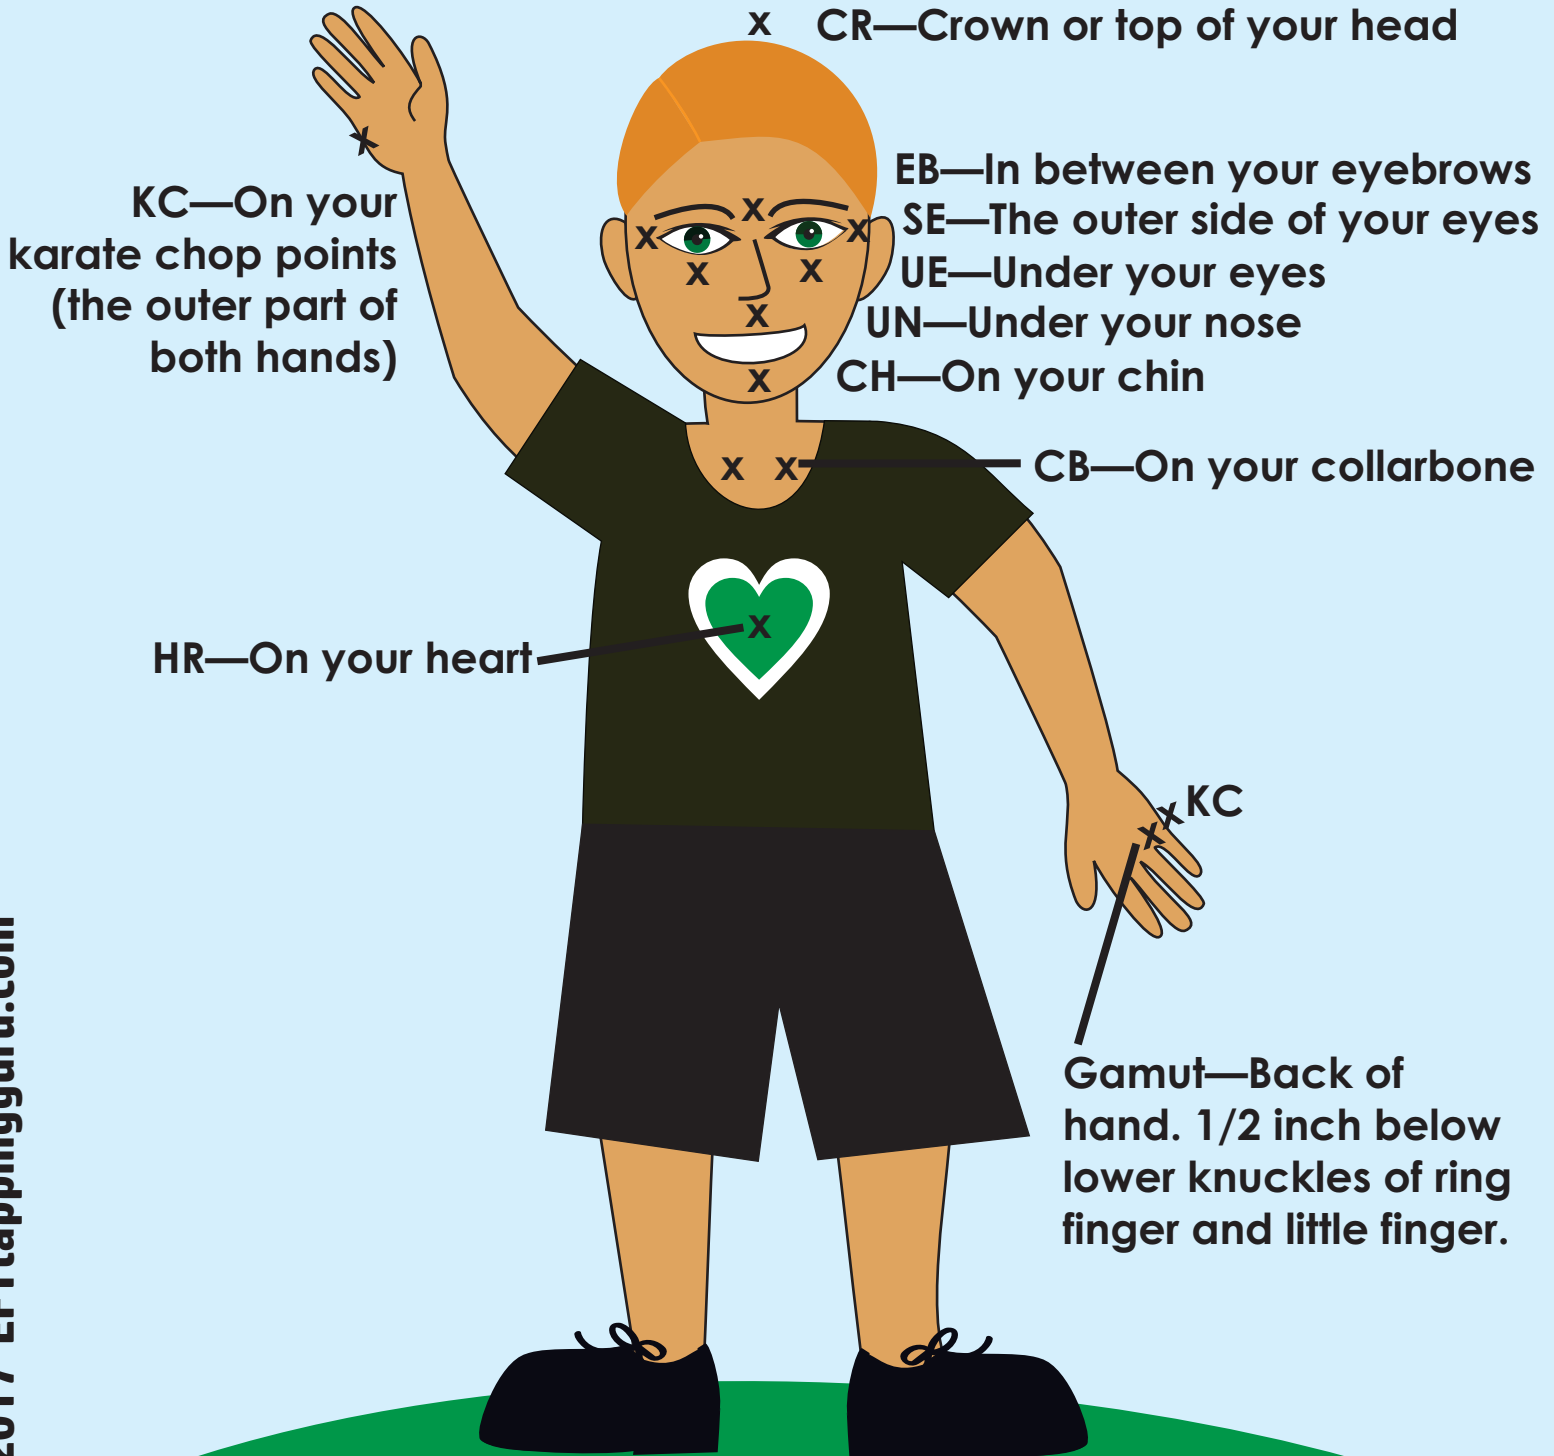

Tap using both hands.

An X marks the spot for an EFT tapping point.