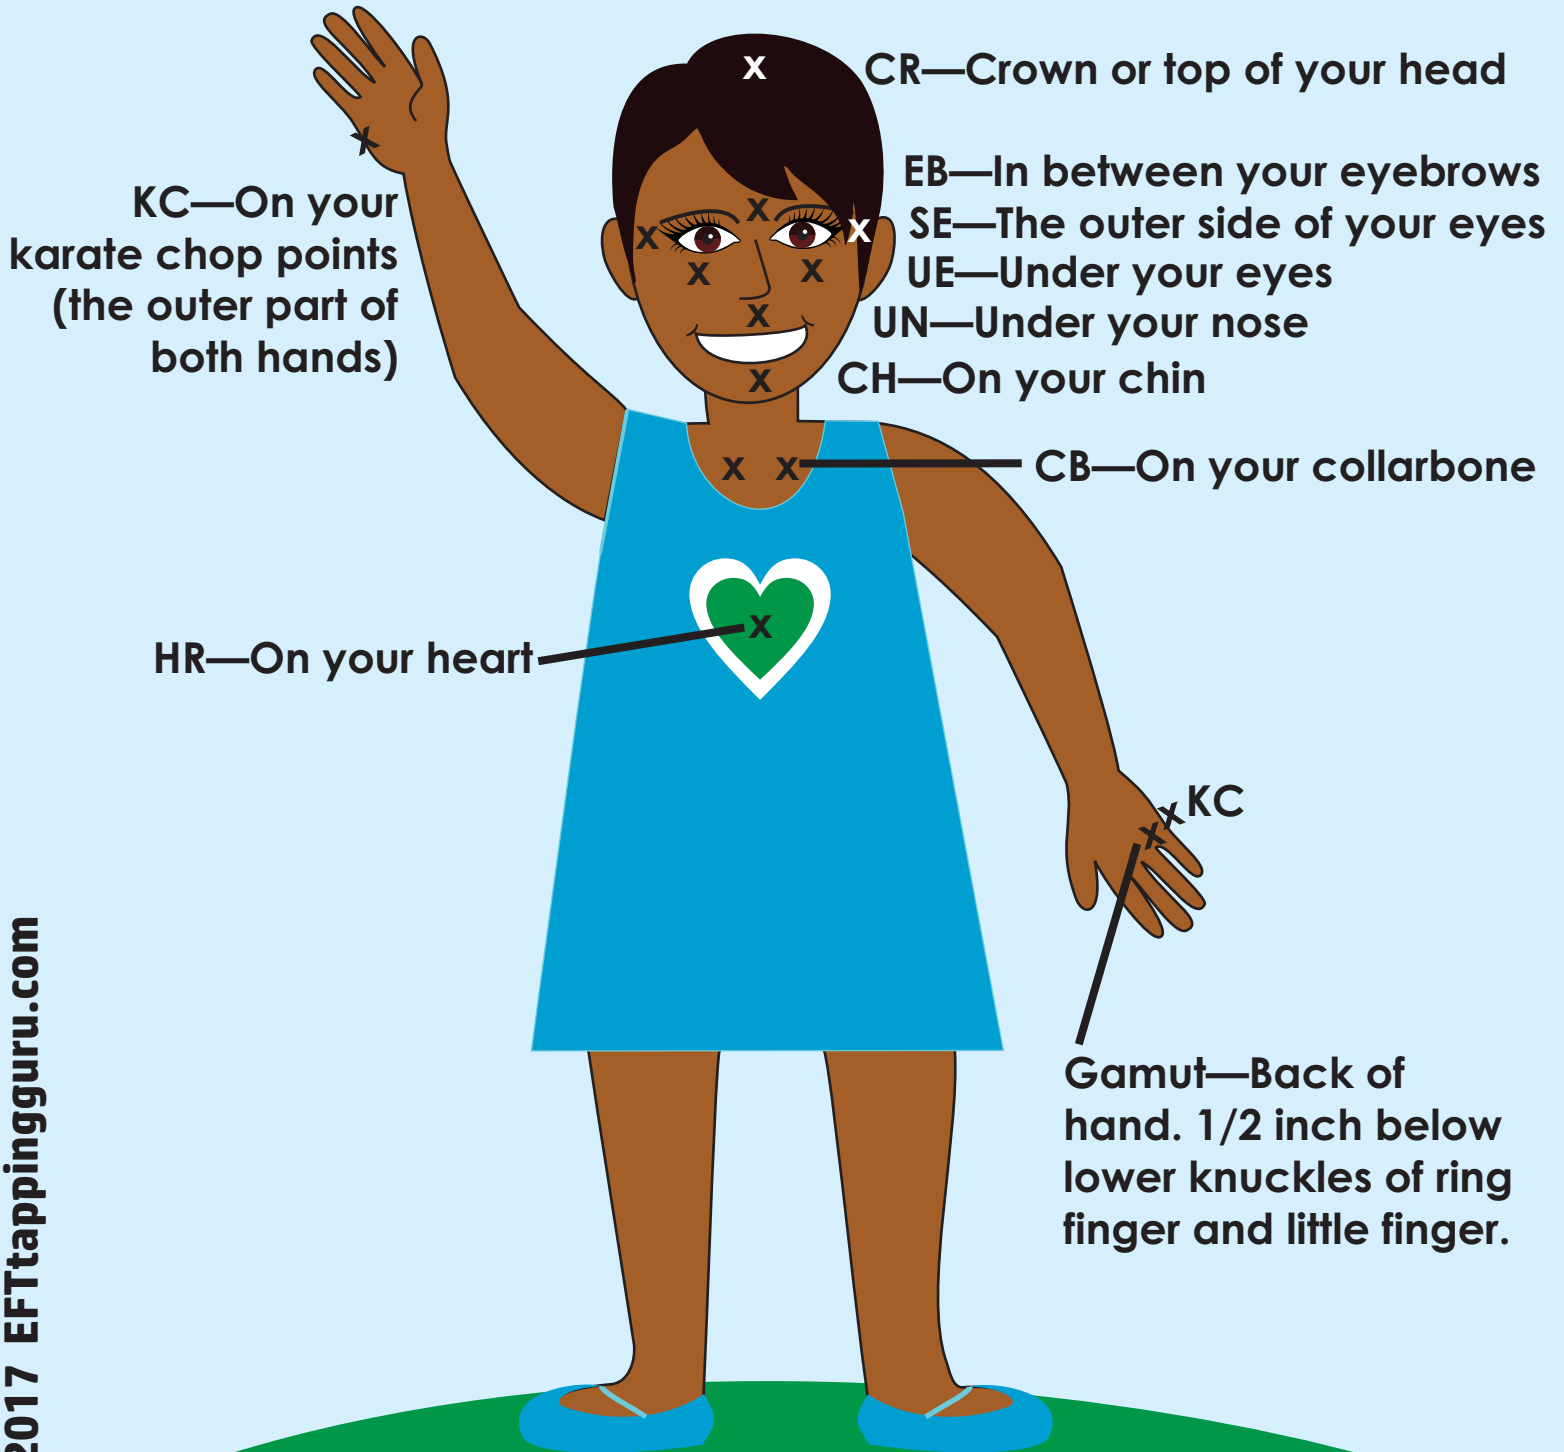

Tap
using
both
hands.

An X marks the spot for an EFT tapping point.