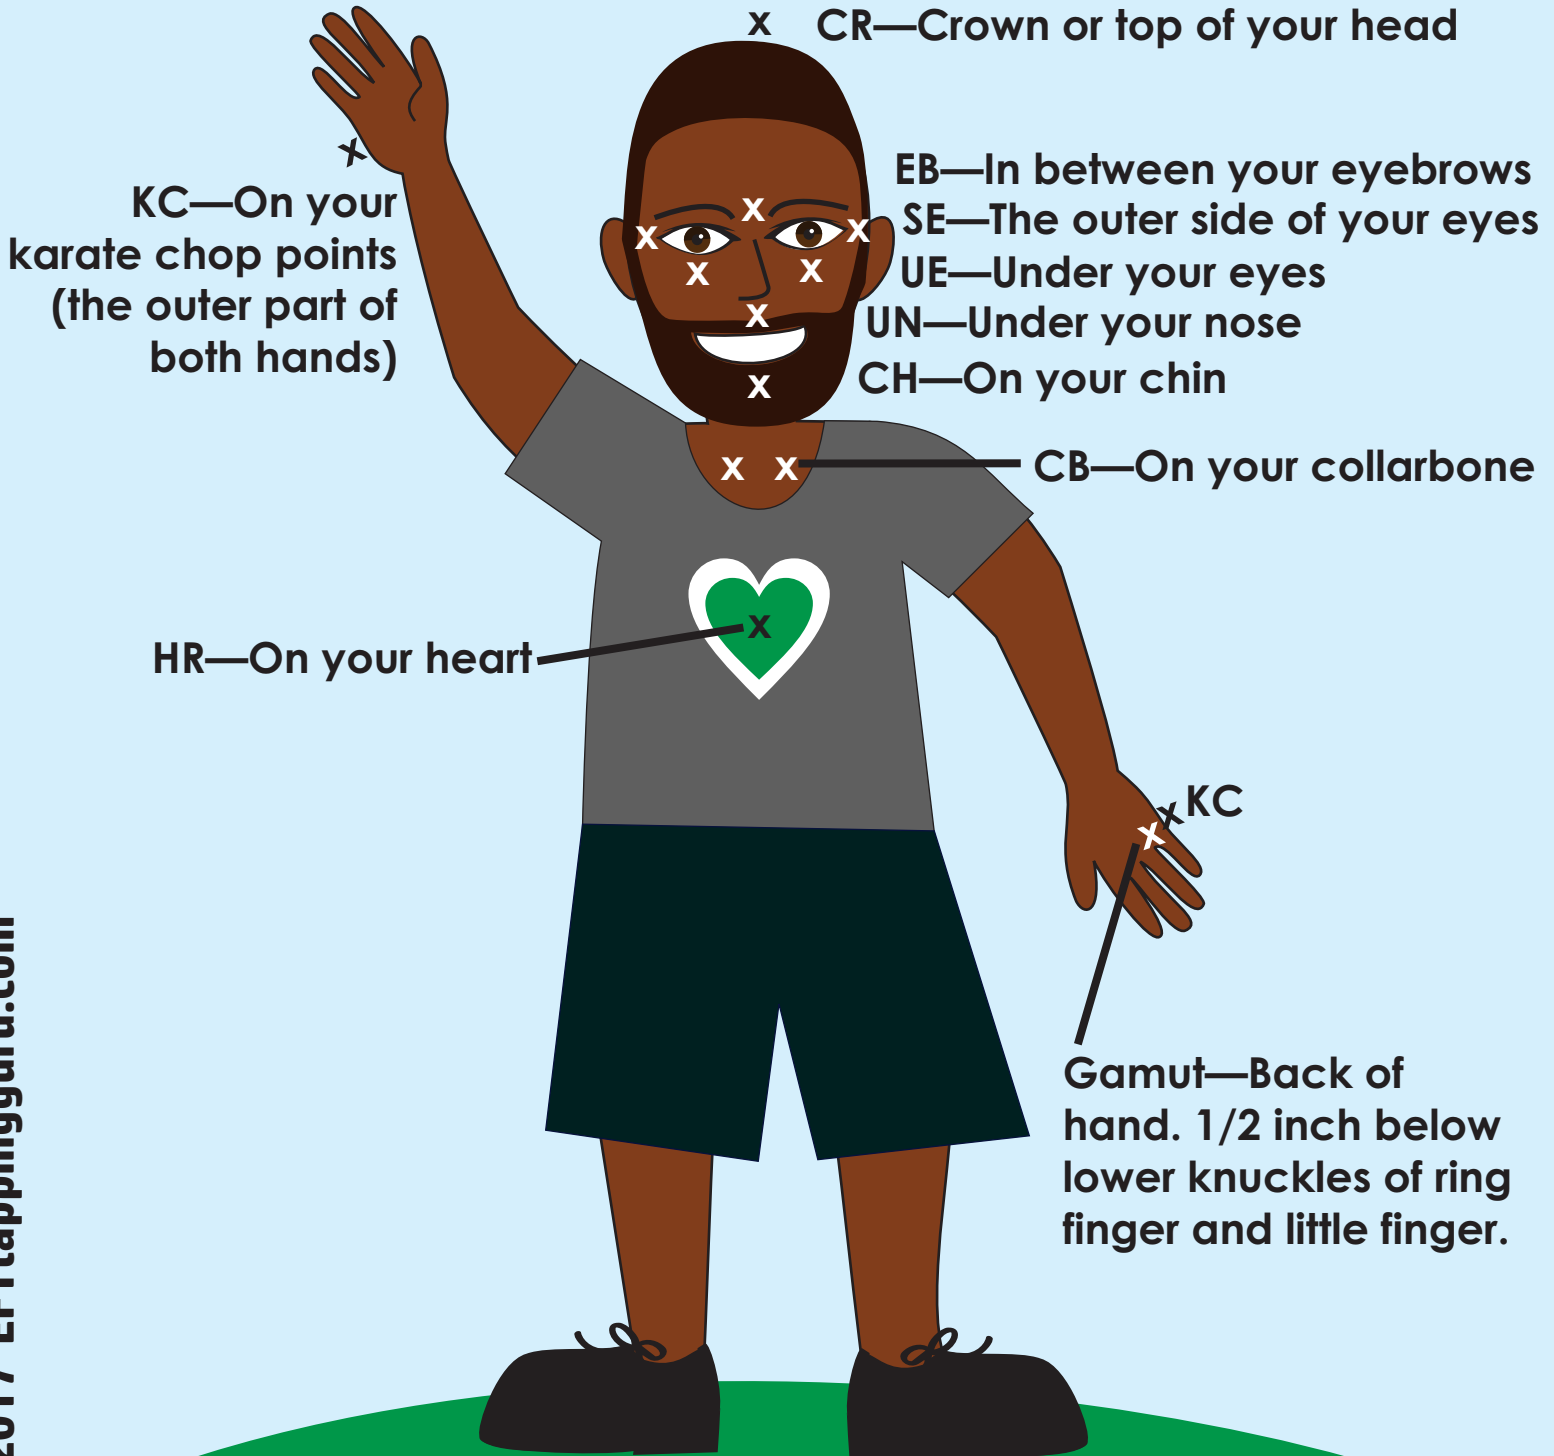

Tap using both hands.

(Karate Chop) points together.

An X marks the spot for an EFT tapping point.