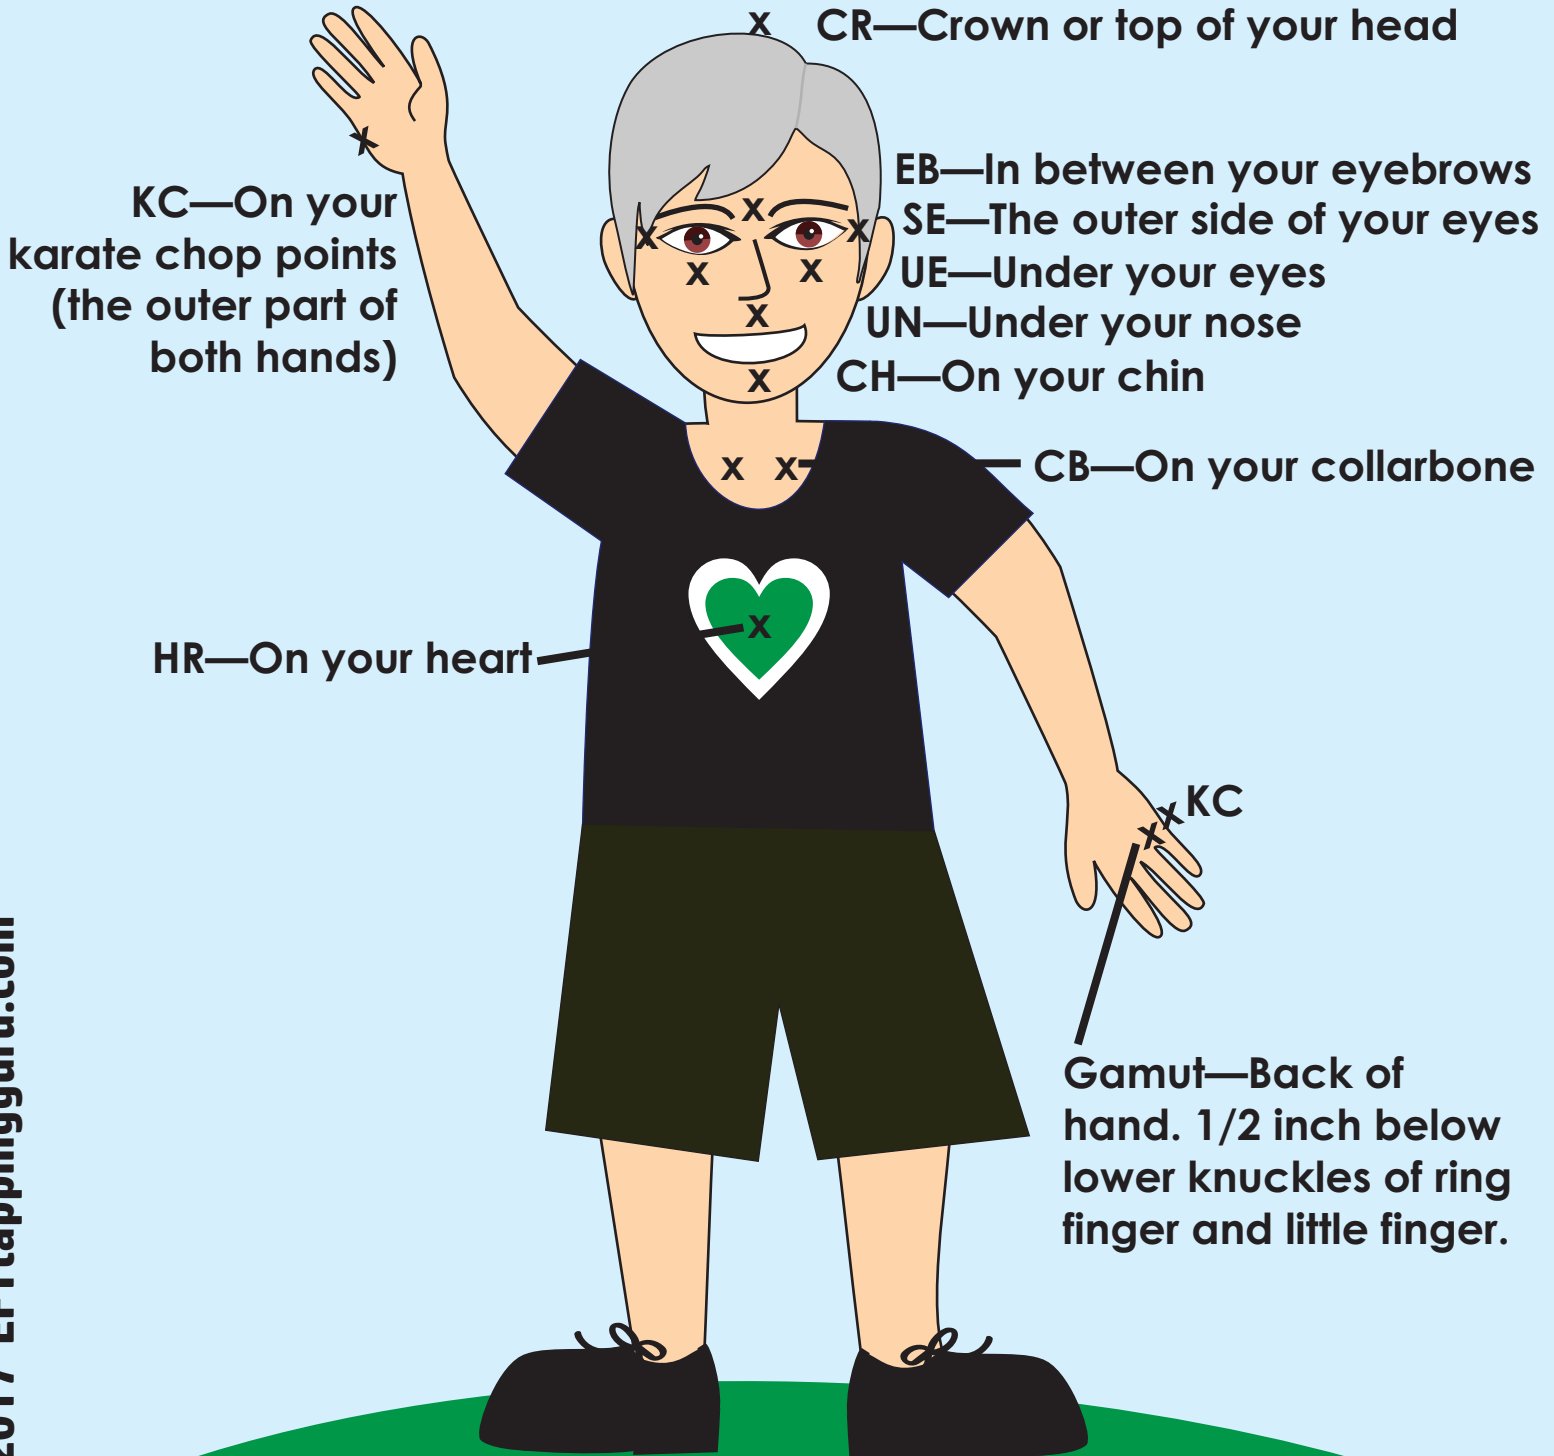

Tap using both hands.

An X marks the spot for an EFT tapping point.