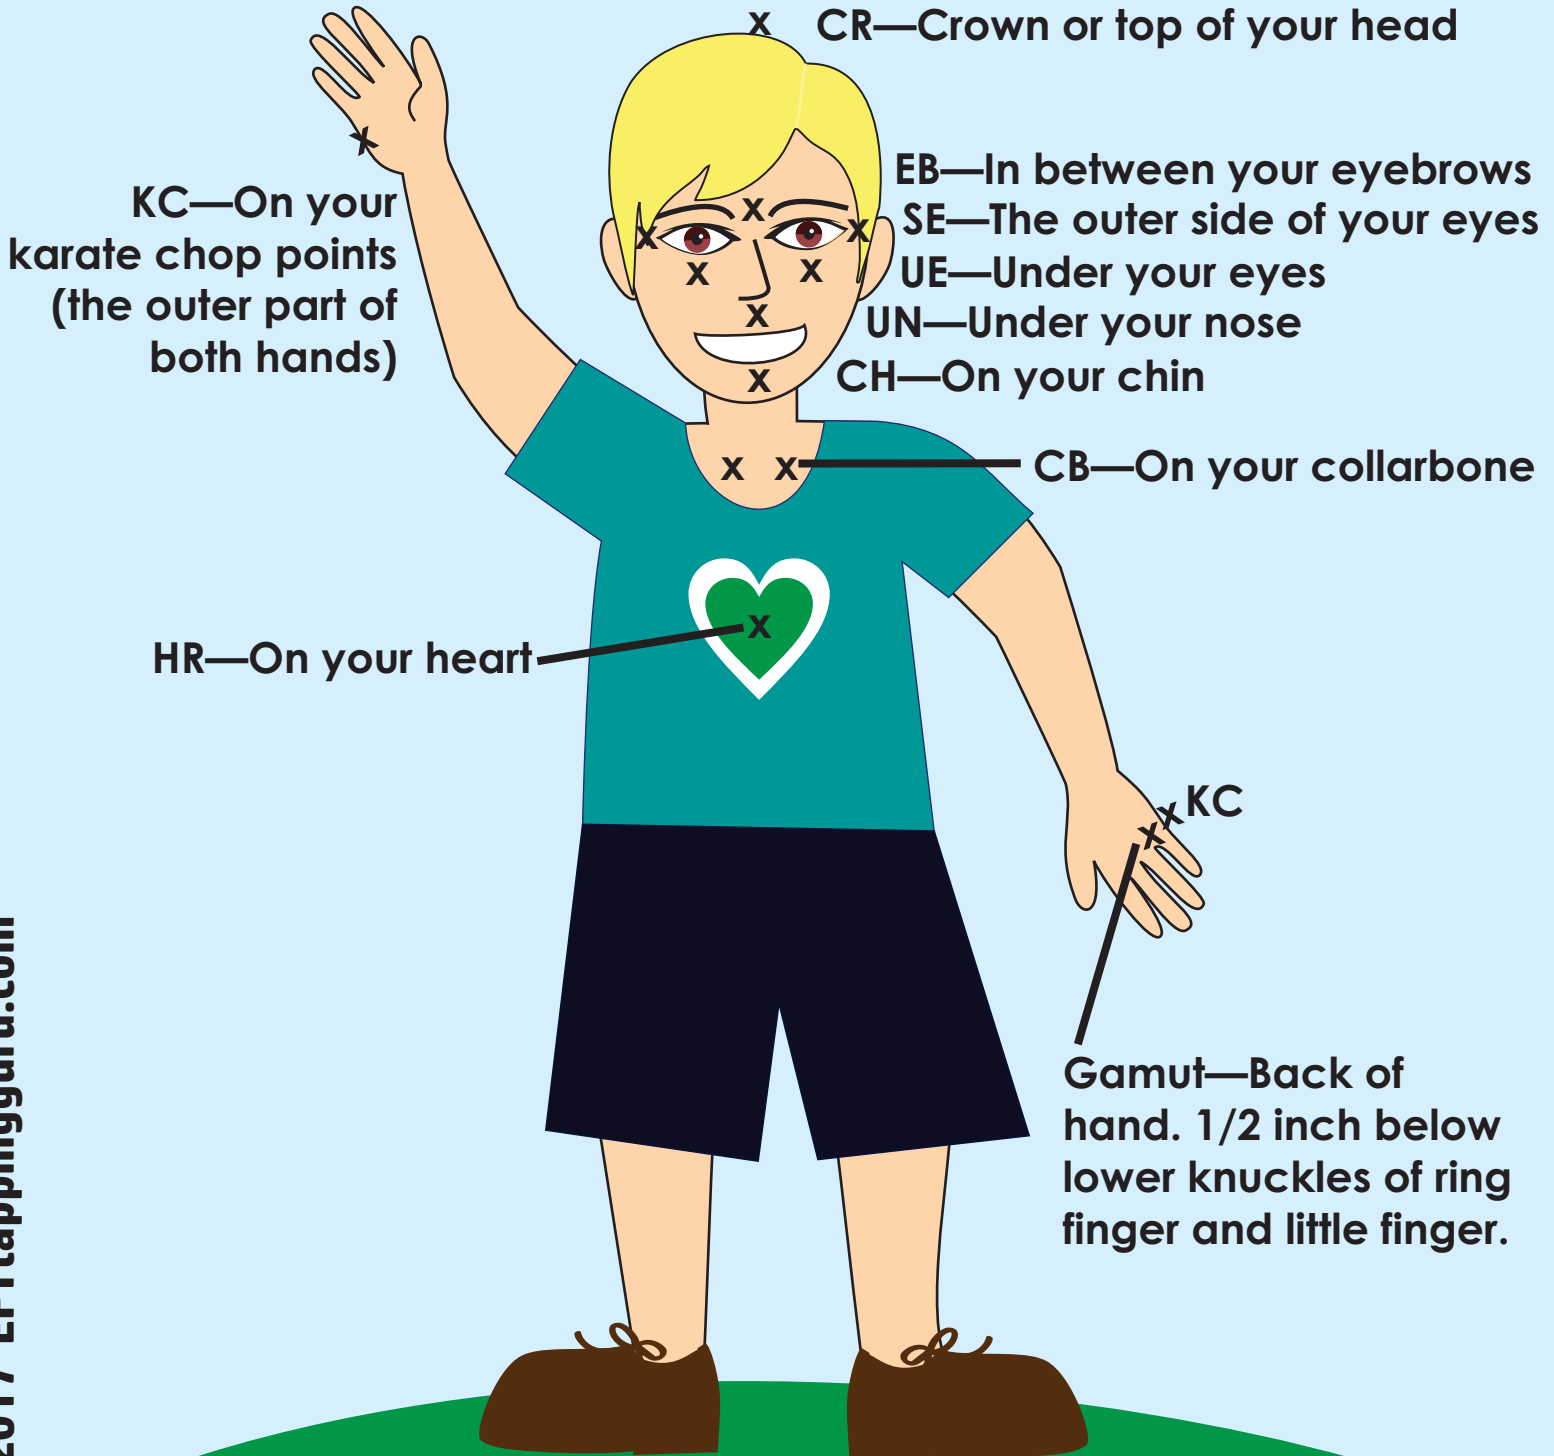

Tap using both hands.

An X marks the spot for an EFT tapping point.