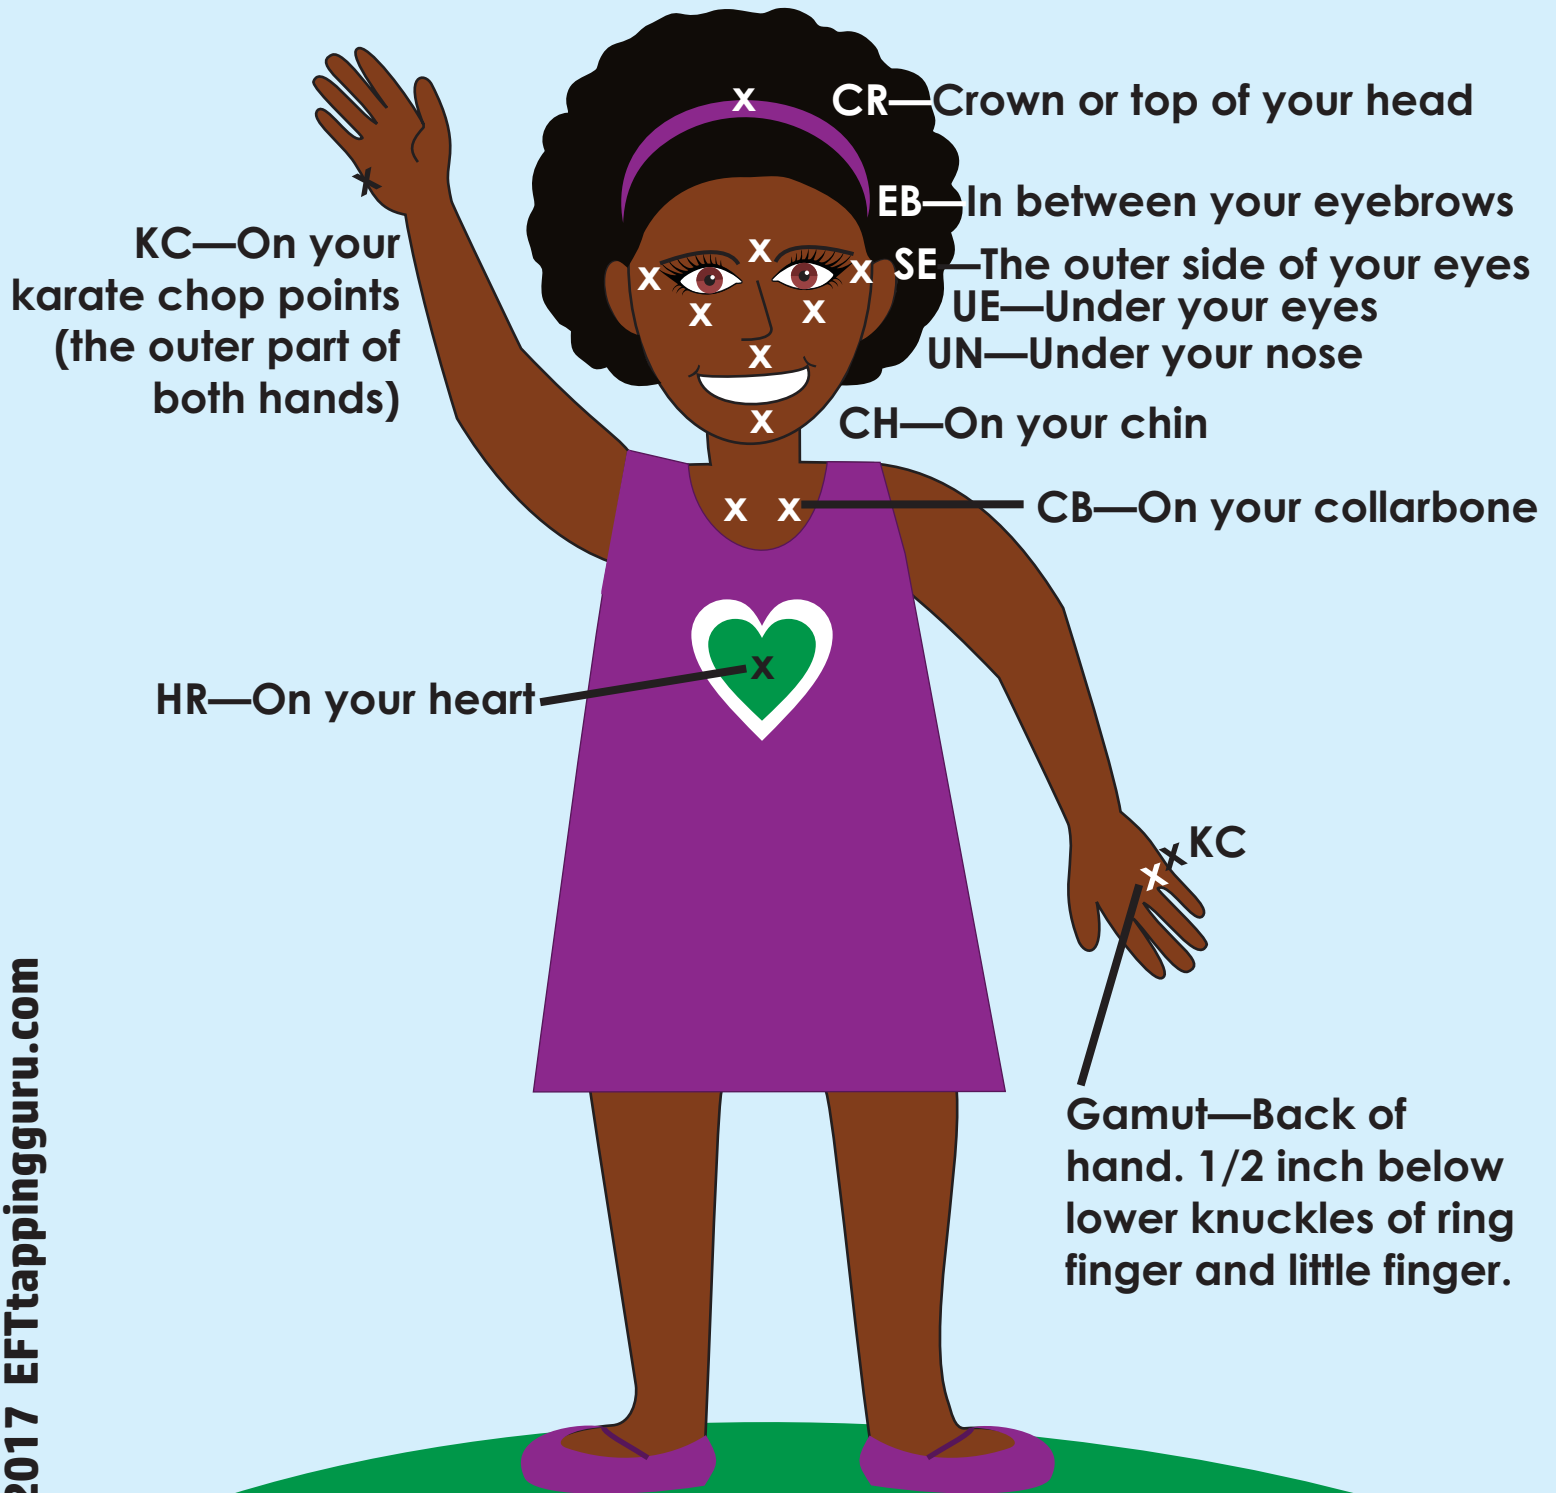

Tap
using
both
hands.

(Karate Chop) points
together.

An X marks the spot for an EFT tapping point.