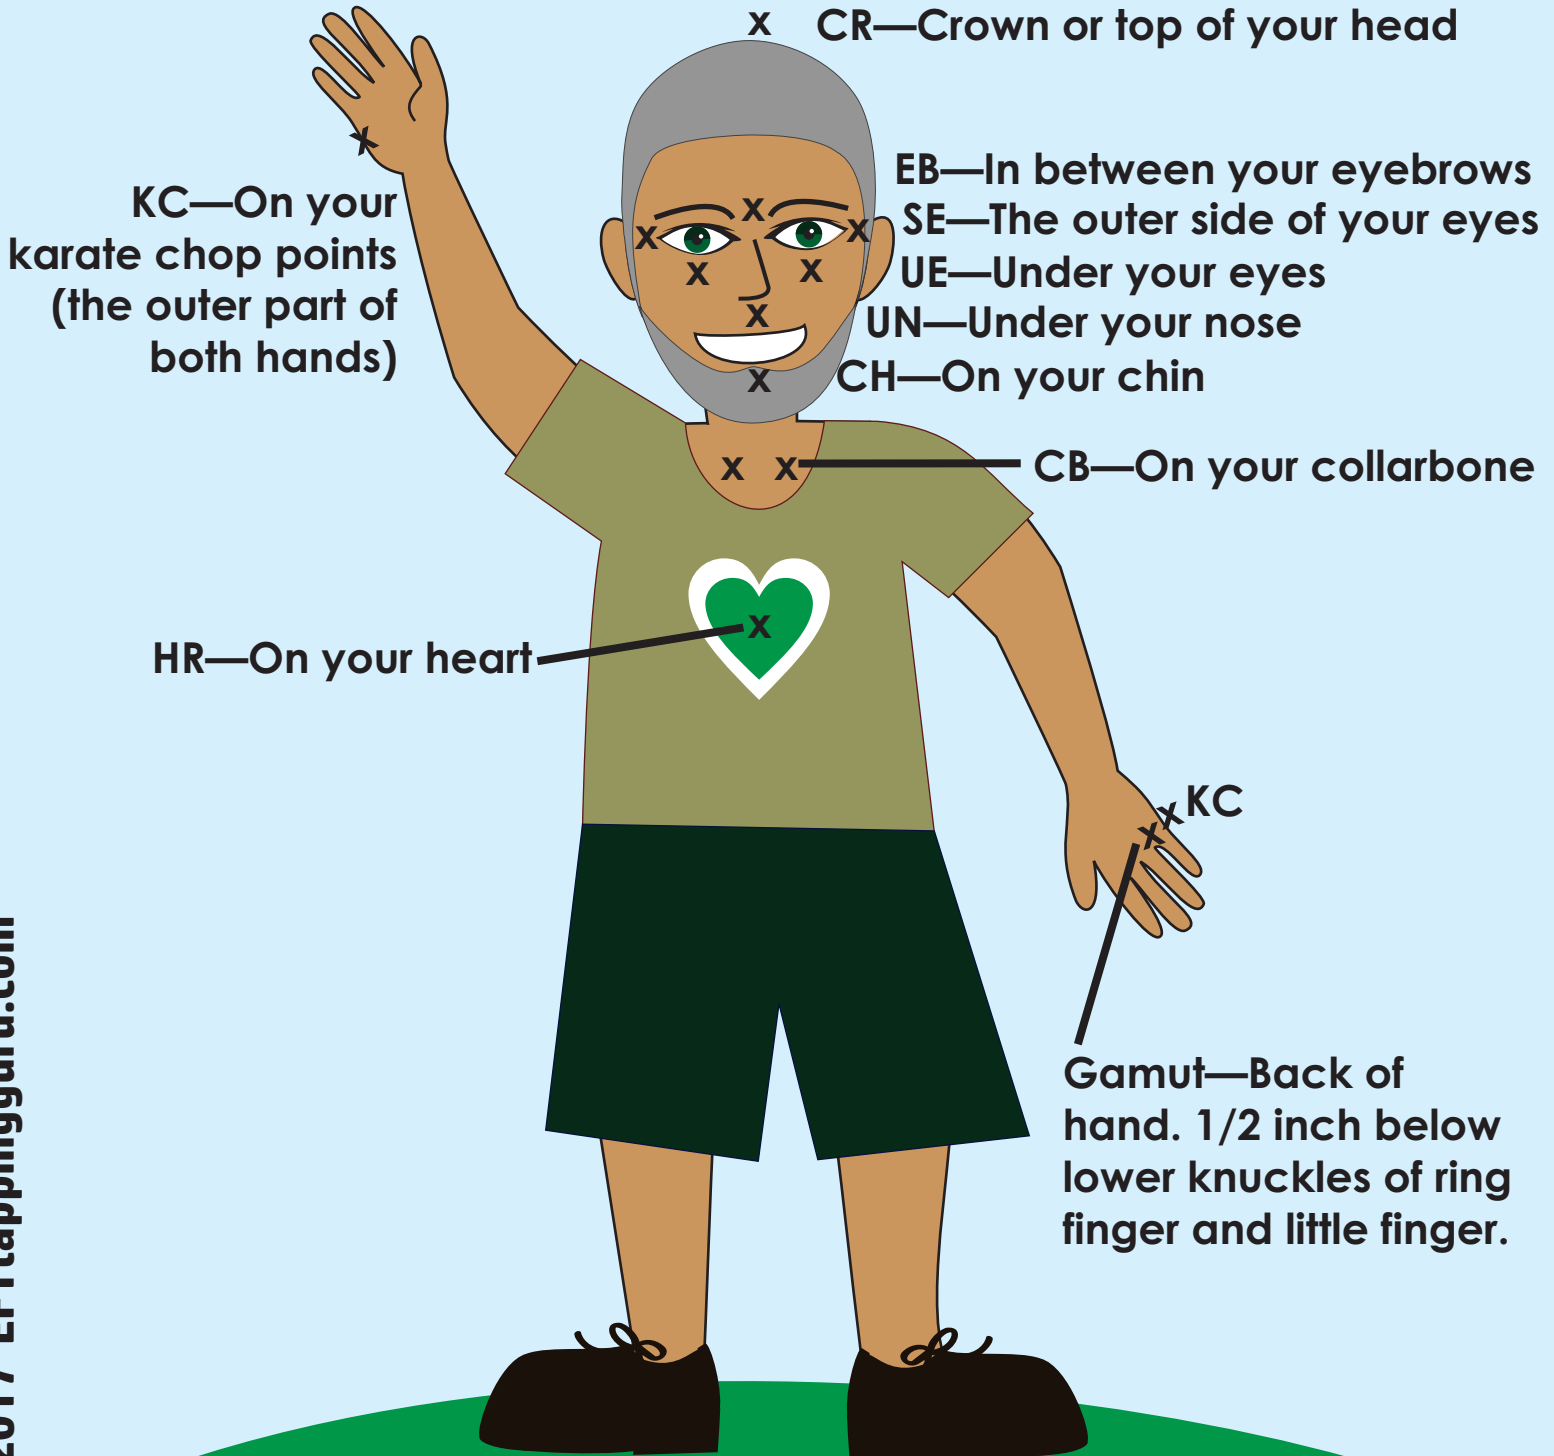

Tap using both hands.

An X marks the spot for an EFT tapping point.