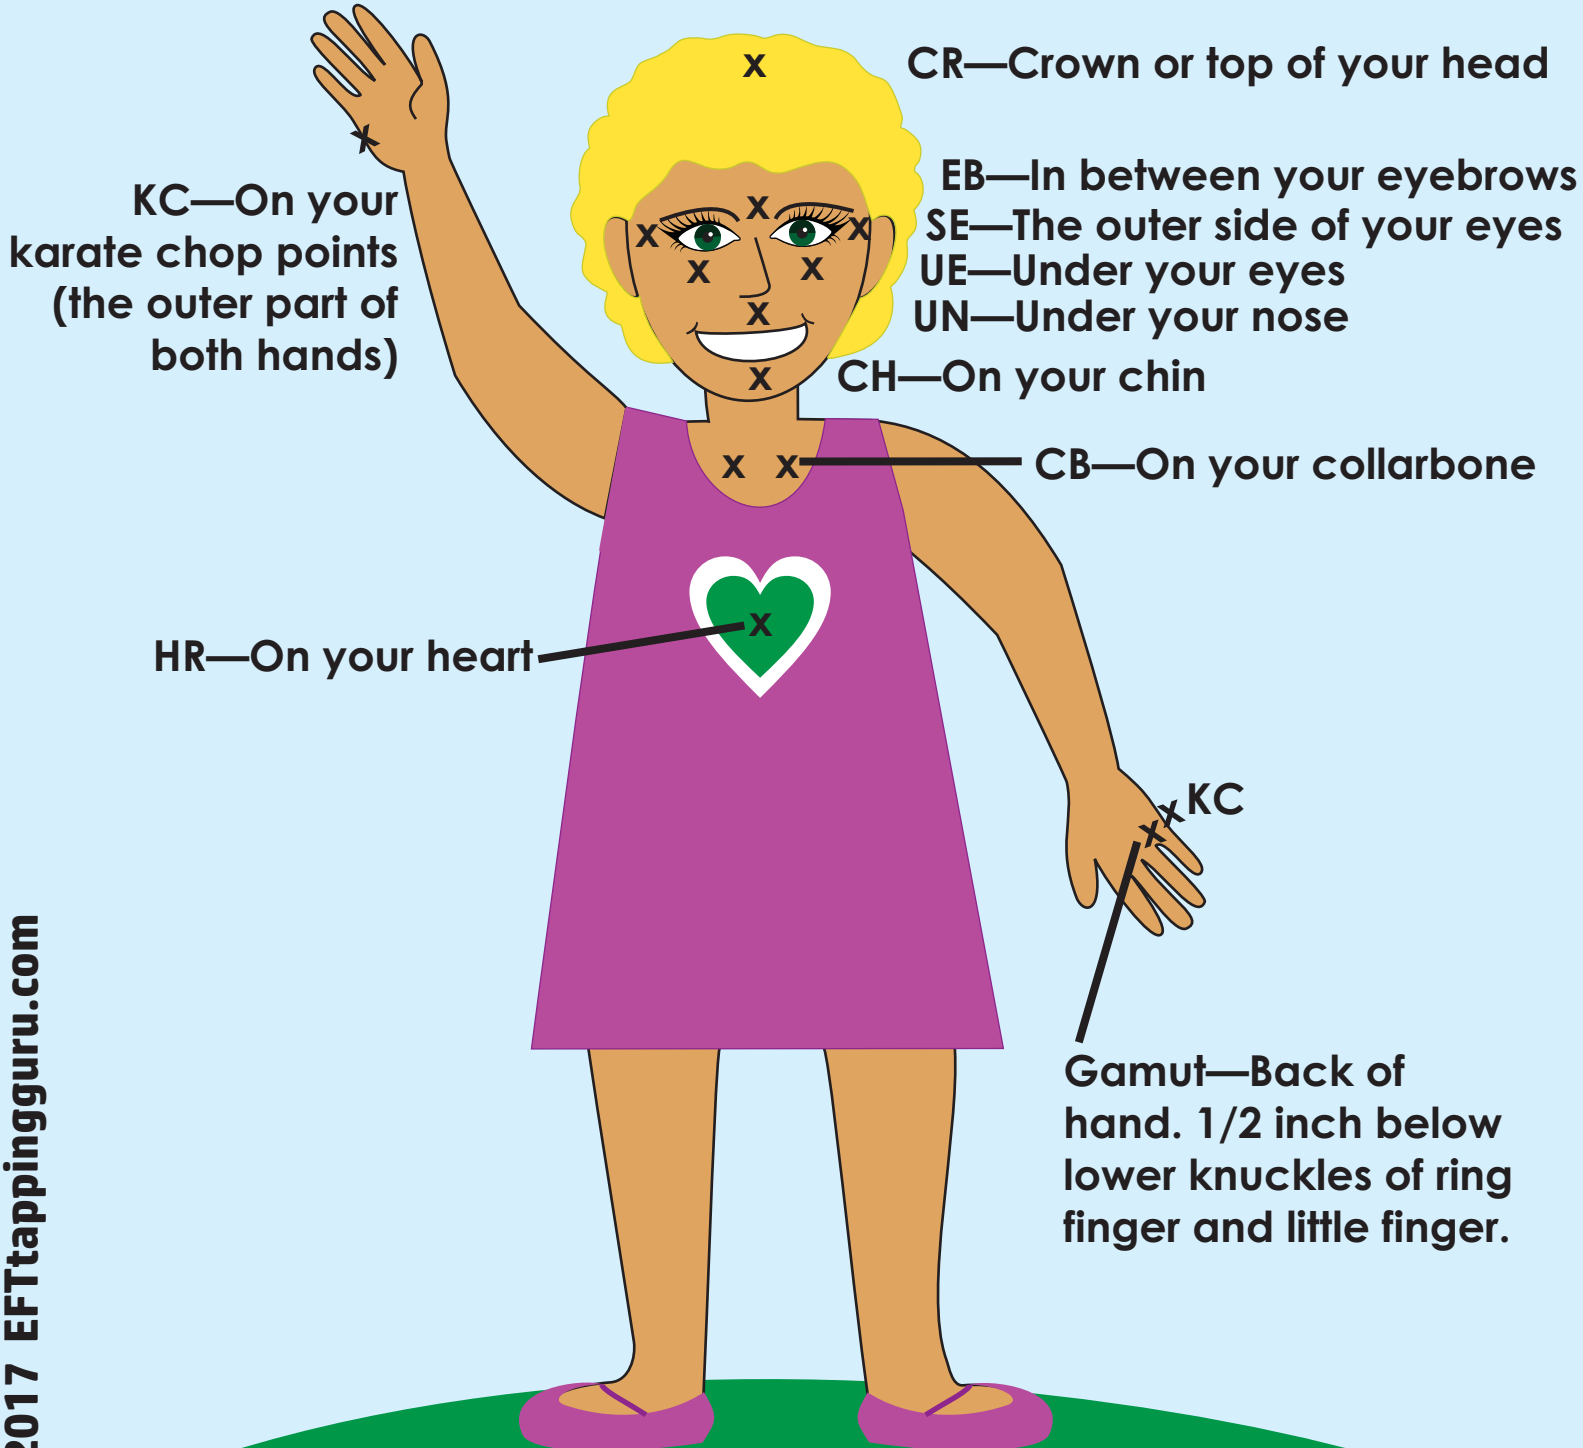

Tap
using
both
hands.

(Karate Chop) points
together.

An X marks the spot for an EFT tapping point.